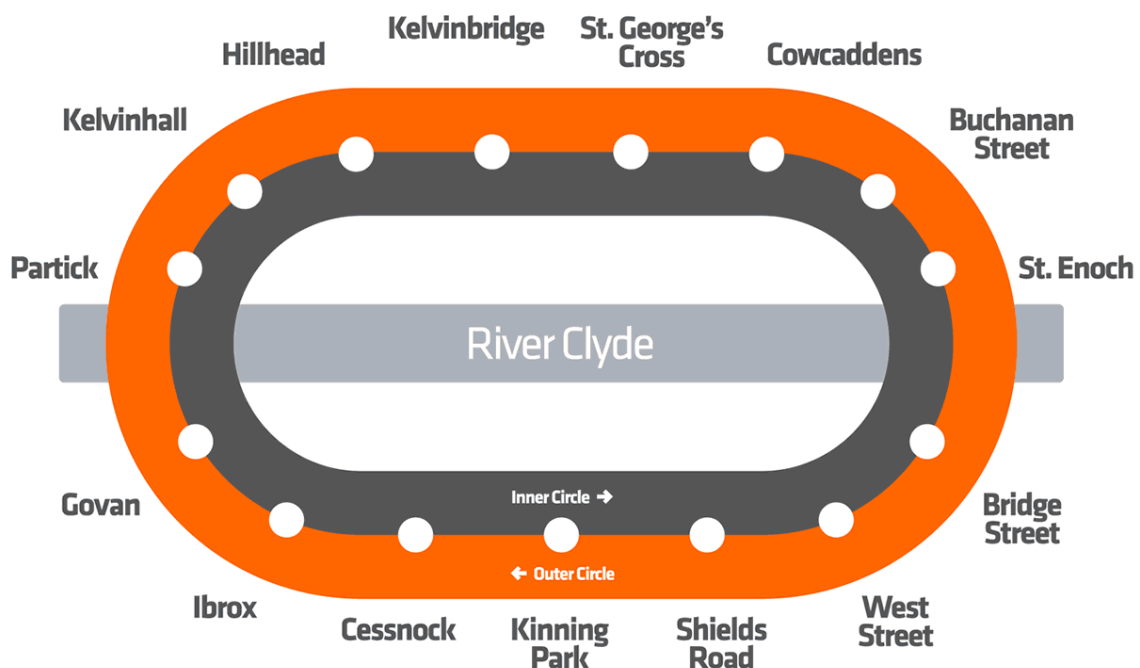

## Hotels for the University of Glasgow

The University of Glasgow is situated in the West End, with a variety of small hotels and guest houses nearby, as well as links to the City Centre hotels by Subway.

The closest Subway station to the main University campus is Hillhead and the closest stations for the City Centre are Buchanan Street and St. Enoch. Hotels near these stations are suggested below.

Glasgow Subway map

## CITY CENTRE St Enoch

9. Premier Inn St Enoch Square
10. Motel One
11. Yotel
12. Radisson Blu
13. Leonardo Royal Hotel
14. Clayton