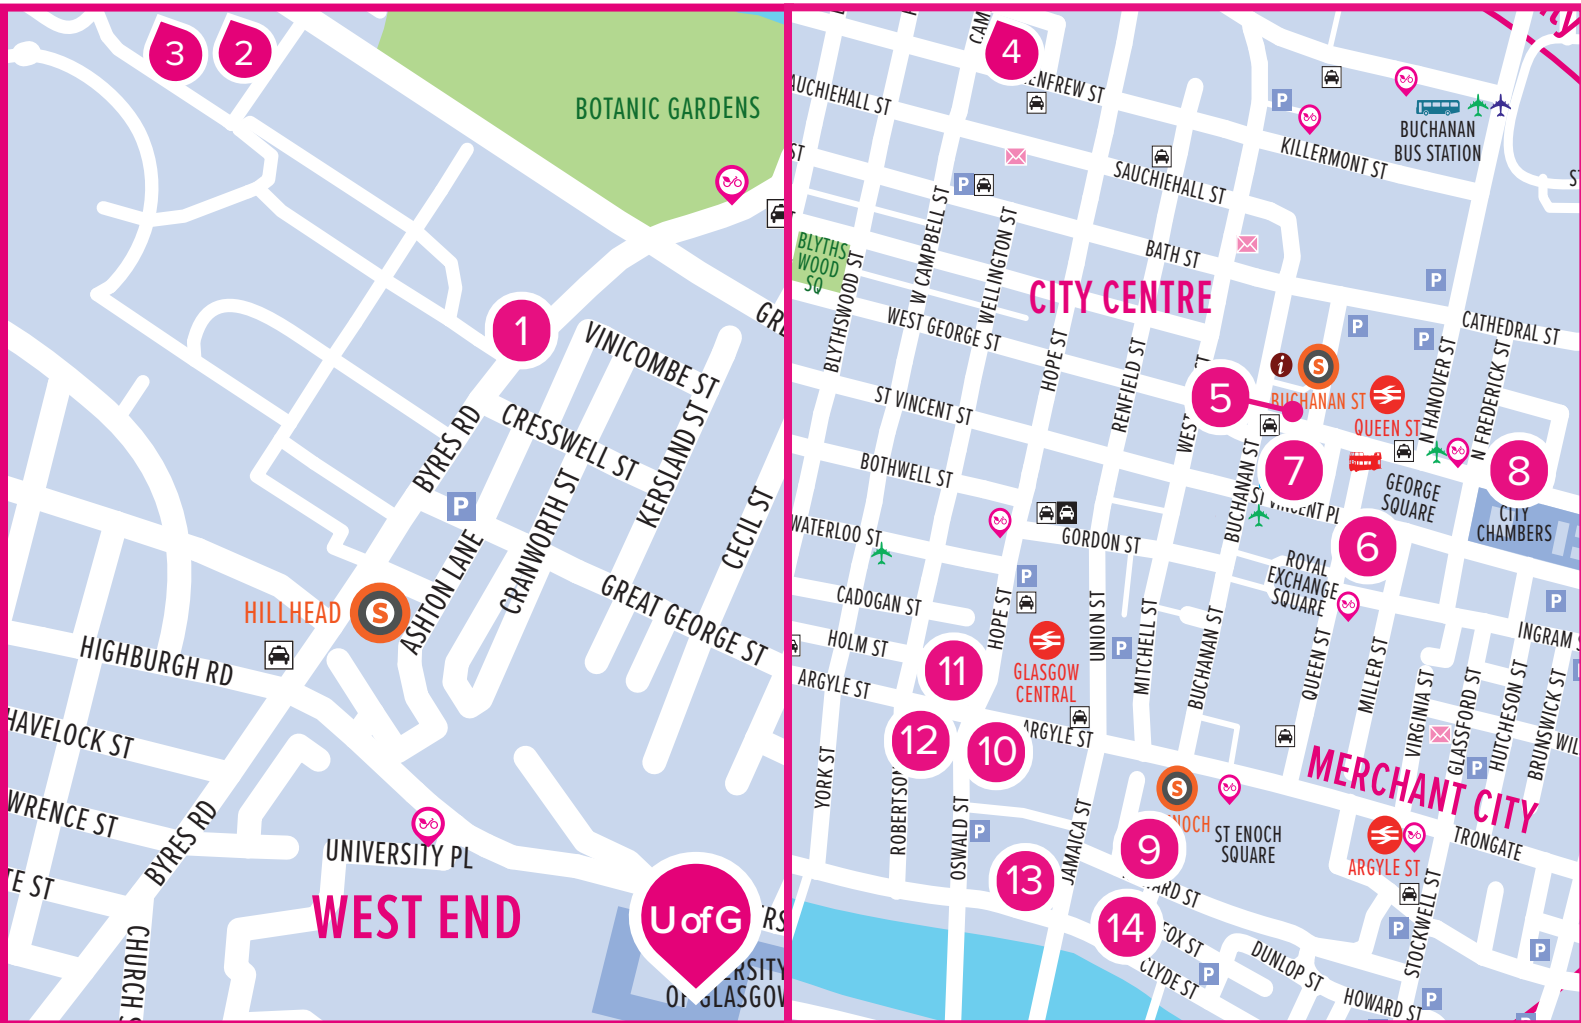

Hotels for the University of Glasgow

WEST END

1. Glasgow Grosvenor Hotel
2. Hotel Du Vin
3. Leonardo Inn Glasgow West End

CITY CENTRE Buchanan Street

5. Carlton George
6. Premier Suites George Square
7. Native Glasgow
8. AC by Marriott

CITY CENTRE Cowcaddens

4. DoubleTree by Hilton

CITY CENTRE St Enoch

9. Premier Inn St Enoch Square
10. Motel One
11. Yotel
12. Radisson Blu
13. Leonardo Royal Hotel
14. Clayton

BOOK NOW

Click on your preferred location to check best available rates and book. Delegates are advised to book early to guarantee availability at their preferred hotel.

As an affiliate partner of Booking.com, Glasgow Convention Bureau will receive commission for confirmed accommodation booked through the above links.

**GLASGOW
CONVENTION
BUREAU**